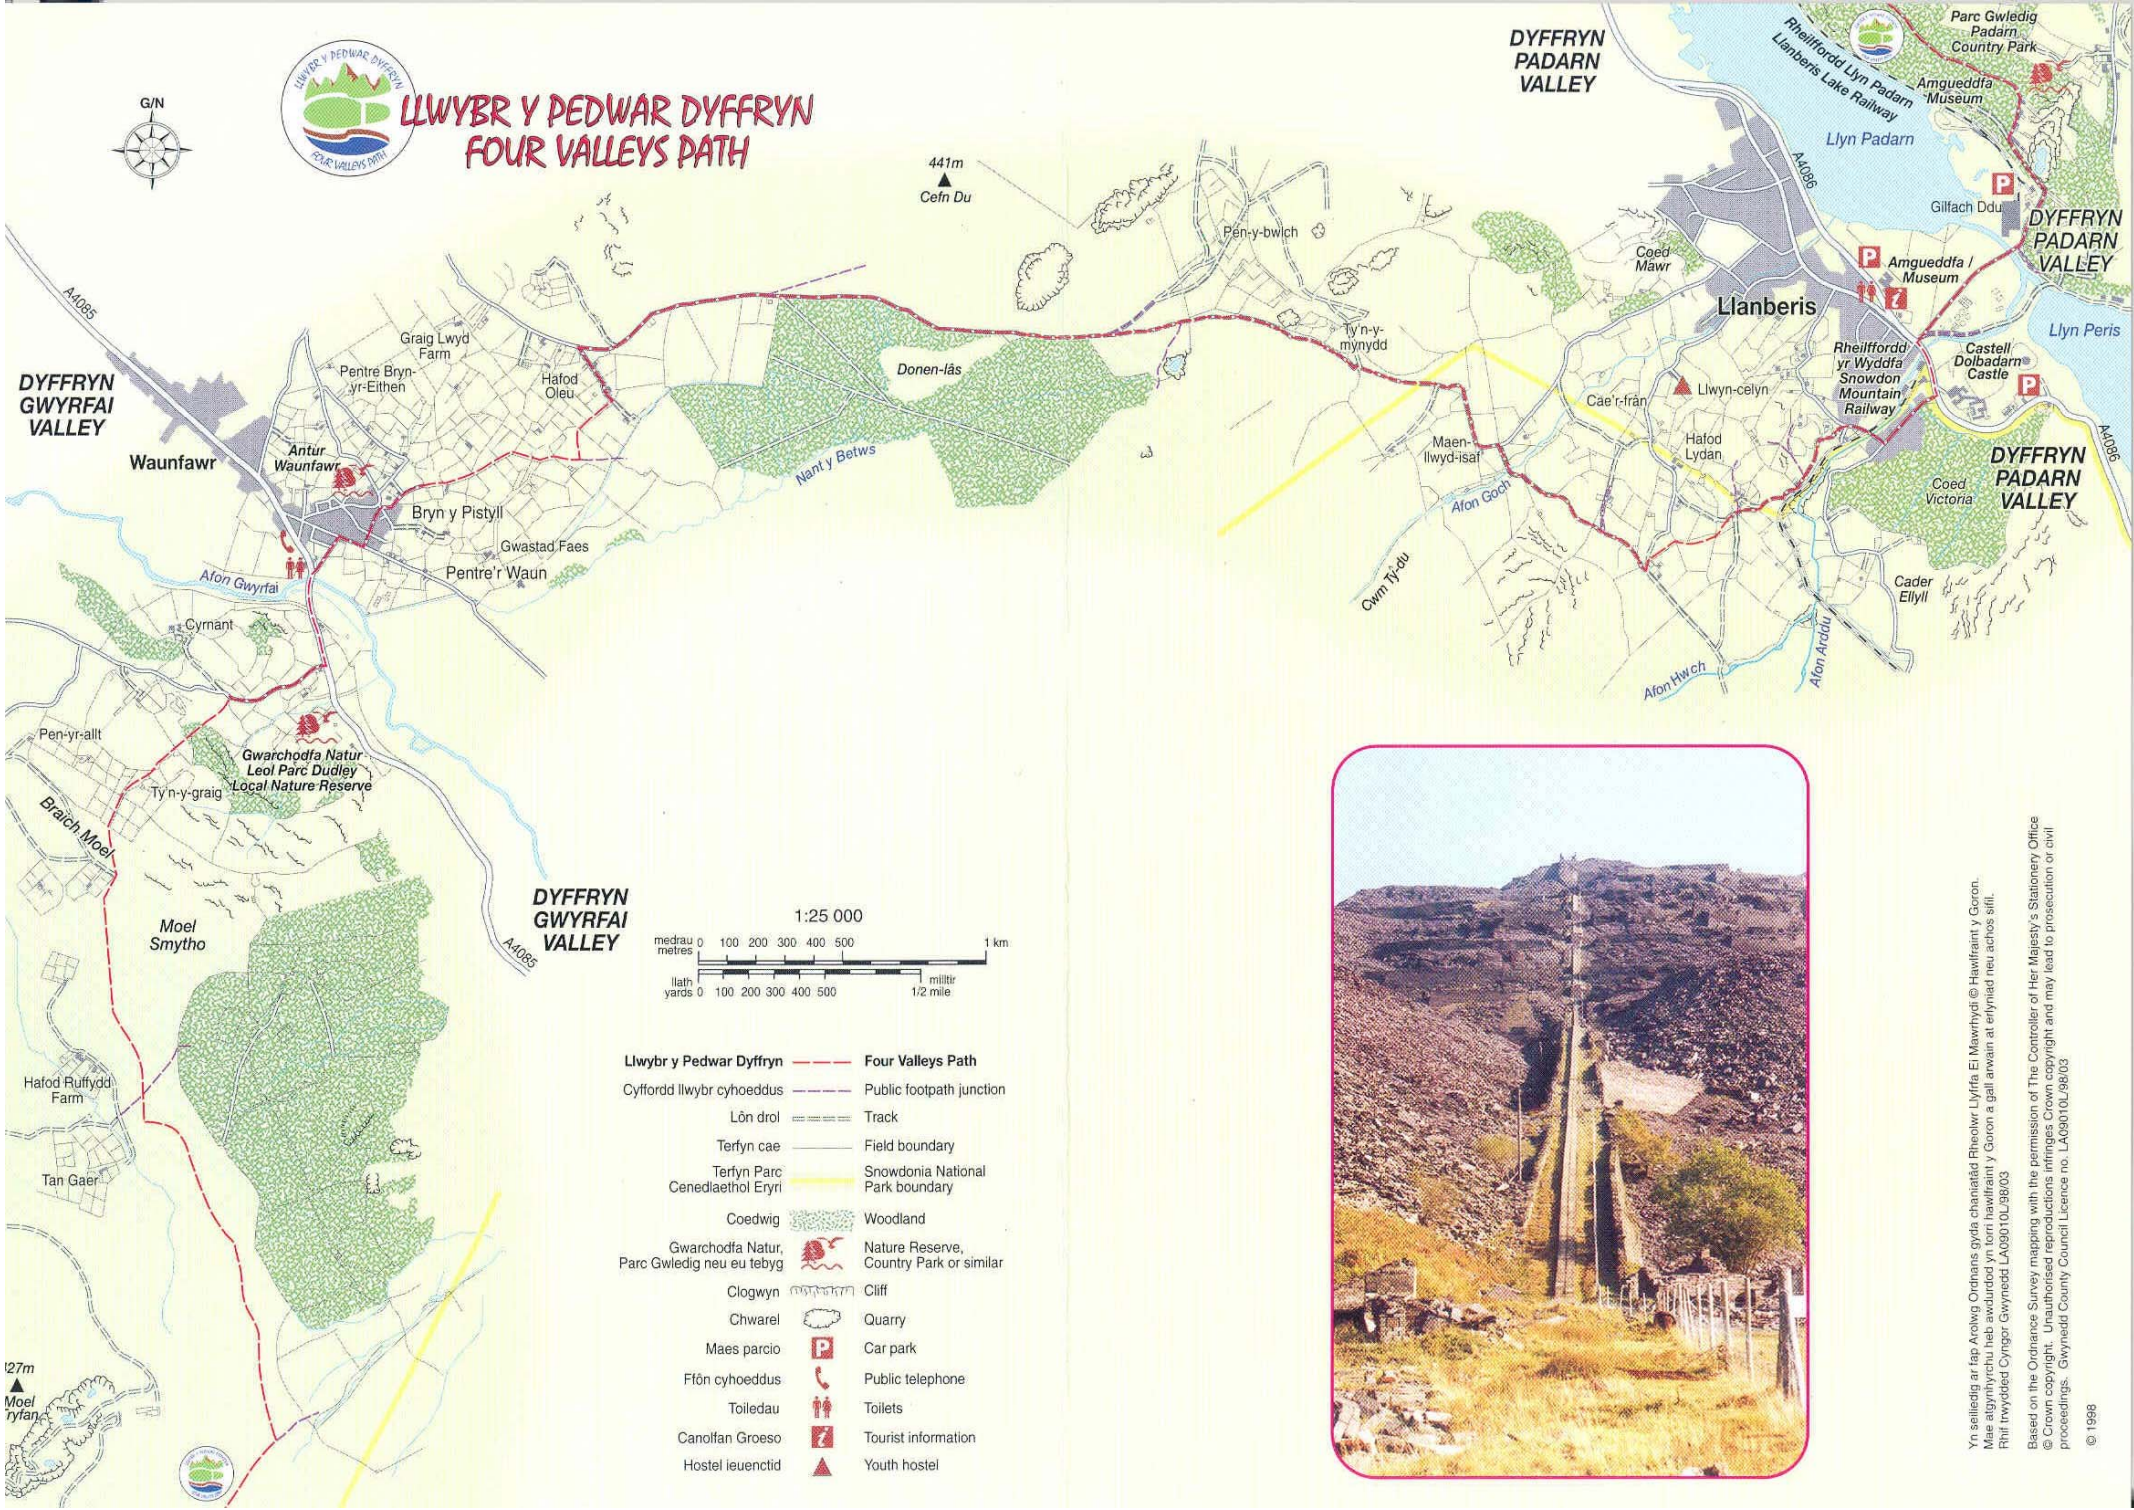

LLWYBR Y PEDWAR DYFFRYN FOUR VALLEYS PATH

Yn seiliedig ar rap Actiwg Ordnamans gyda chomisiâd Rheolwr Llyfrfa El Mawrhydi © Hafmfrant y Goron.
 Mae'r algorithmau hyspwrdd wedi eu datblygu gan ymgyddwyr y Goron a gall arwain at erlyniad neu achos sifil.
 Rhif Iwrydded Cyngor Gwynedd LA09010L3803
 Based on the Ordnance Survey mapping with the permission of The Controller of Her Majesty's Stationery Office
 © Crown copyright. Unauthorised reproductions infringe Crown copyright and may lead to prosecution or civil proceedings. Gwynedd County Council Licence no. LA09010L38/03
 © 1998